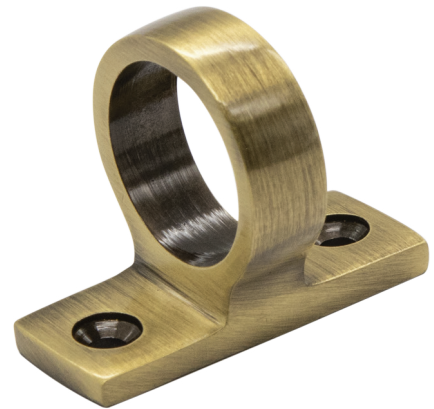

## Sash Eye (HK1096)

Sash eyes are commonly used to pull the top sash down (with the use of a pole and hook).

They can also be used as an alternative to sash lifts on the bottom sash.

Part of the Hardwick range of premium ironmongery, these sash eyes are available in a range of traditional finishes.

- Screws included (colour matched)